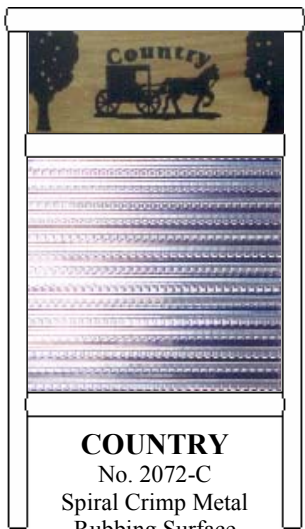

COUNTRY

No. 2072-C
Spiral Crimp Metal
Rubbing Surface