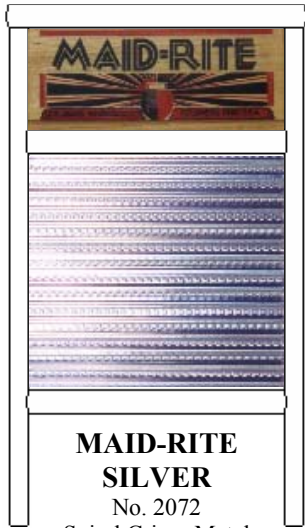

LARGE FAMILY SIZE WASHBOARDS

Washing surface 10¾" x 11". Frames are hand-assembled, fully-mortised and nailed at six points. Lock-cornered head.

Weight: 26 lbs. per dozen, except glass.
Glass is 30 lbs. per ½ dozen. (White pine.)

**MAID-RITE
SILVER**

No. 2072
Spiral Crimp Metal
Rubbing Surface

SUNNYLAND

No. 2090
Galvanized
Rubbing Surface

PAIL SIZE WASHBOARDS

7" x 8½" rubbing surface. Hand-assembled, fully-mortised and nailed at six points.